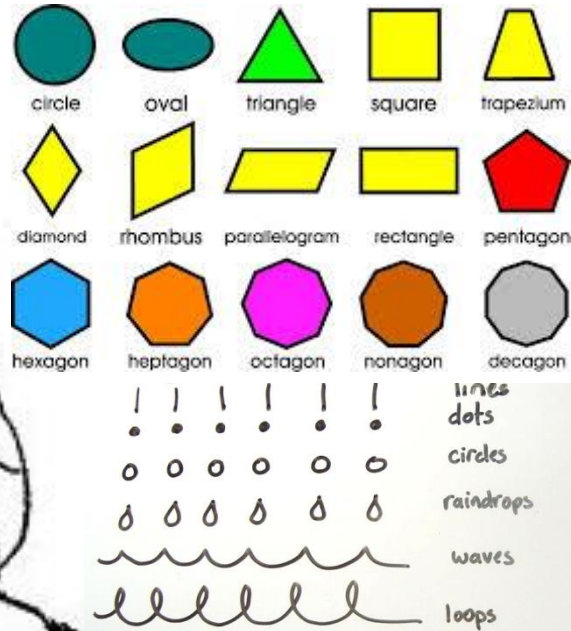

Task

Design your own beetle using a range of **patterns** and **shapes**. Look at the examples to help you. When you have finished **add colour** using **primary** and **secondary** colours only.

WWW:

EBI: